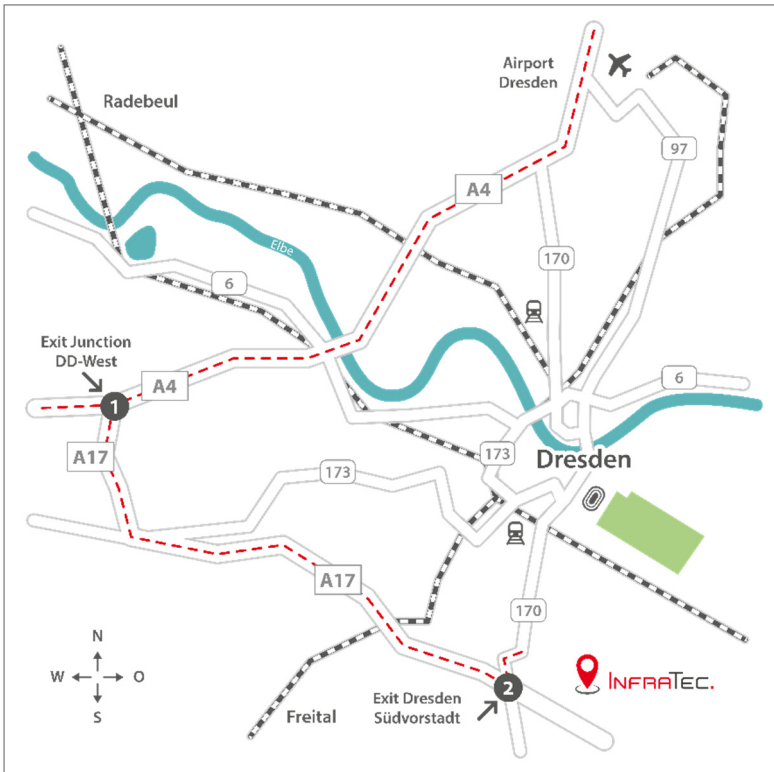

How to Find InfraTec

By Car and by Public Transport

By Car

1. Take the exit **Junction Dresden-West (A17)** towards **Prag/Pirna**. Exit A17 from **Dresden-Südvorstadt** and carry on the **B170** in direction of the city.

2. Carry on the B170 approx. on 1 km heading north, turn left on the crossroads with traffic lights, then follow the sign **Ortsteil Kaitz**.

3. After having past by car dealership, turn right after 400m and carry on **Possendorfer Straße**. (pay attention to keep right of way)

4. Carry on main road 1.3 km (which is named then **Boderitzer Straße**) until another main road comes from left. Carry on Boderitzer Straße on this main road.

5. After approx. 900m, exit right from Boderitzer Straße and carry on **Gostritzer Straße**.

The **TechnologieZentrumDresden** is to be found on the left after 200 m (pay attention to keep right of way).

By Public Transport

At central train station catch public **bus no. 66** direction **Mockritz** (Attention: not direction "Freital") until stop **Münzteichweg** or **Wilhelm-Busch-Str.**