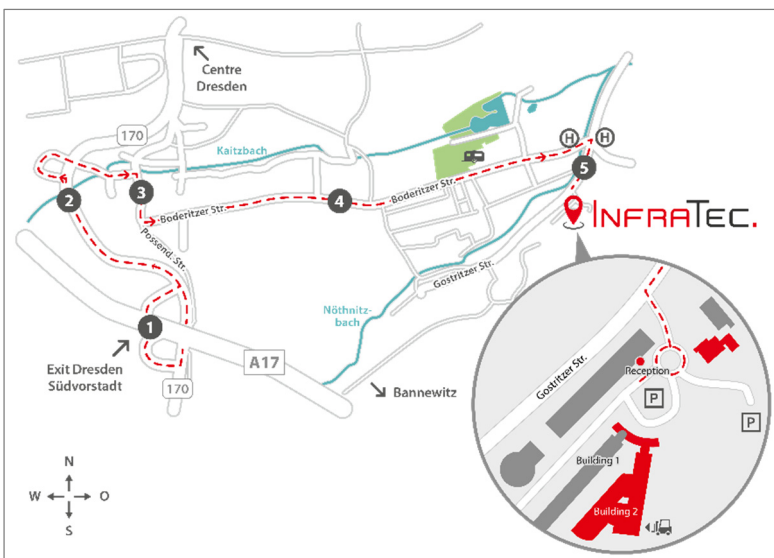

How to Find InfraTec

By Car and by Public Transport

By Car

1. Take the exit **Junction Dresden-West (A17)** towards **Prag/Pirna**. Exit A17 from **Dresden-Südvorstadt** and carry on the **B170** in direction of the city.

2. Carry on the B170 approx. on 1 km heading north, turn left on the crossroads with traffic lights, then follow the sign **Ortsteil Kaitz**.

3. After having past by car dealership, turn right after 400m and carry on **Possendorfer Straße**. (pay attention to keep right of way)

4. Carry on main road 1.3 km (which is named then **Boderitzer Straße**) until another main road comes from left. Carry on Boderitzer Straße on this main road.

5. After approx. 900m, exit right from Boderitzer Straße and carry on **Gostritzer Straße**.

The **TechnologieZentrumDresden** is to be found on the left after 200 m (pay attention to keep right of way).

By Public Transport

At central train station catch public **bus no. 66** direction **Mockritz** (Attention: not direction "Freital") until stop **Münzteichweg** or **Wilhelm-Busch-Str.**